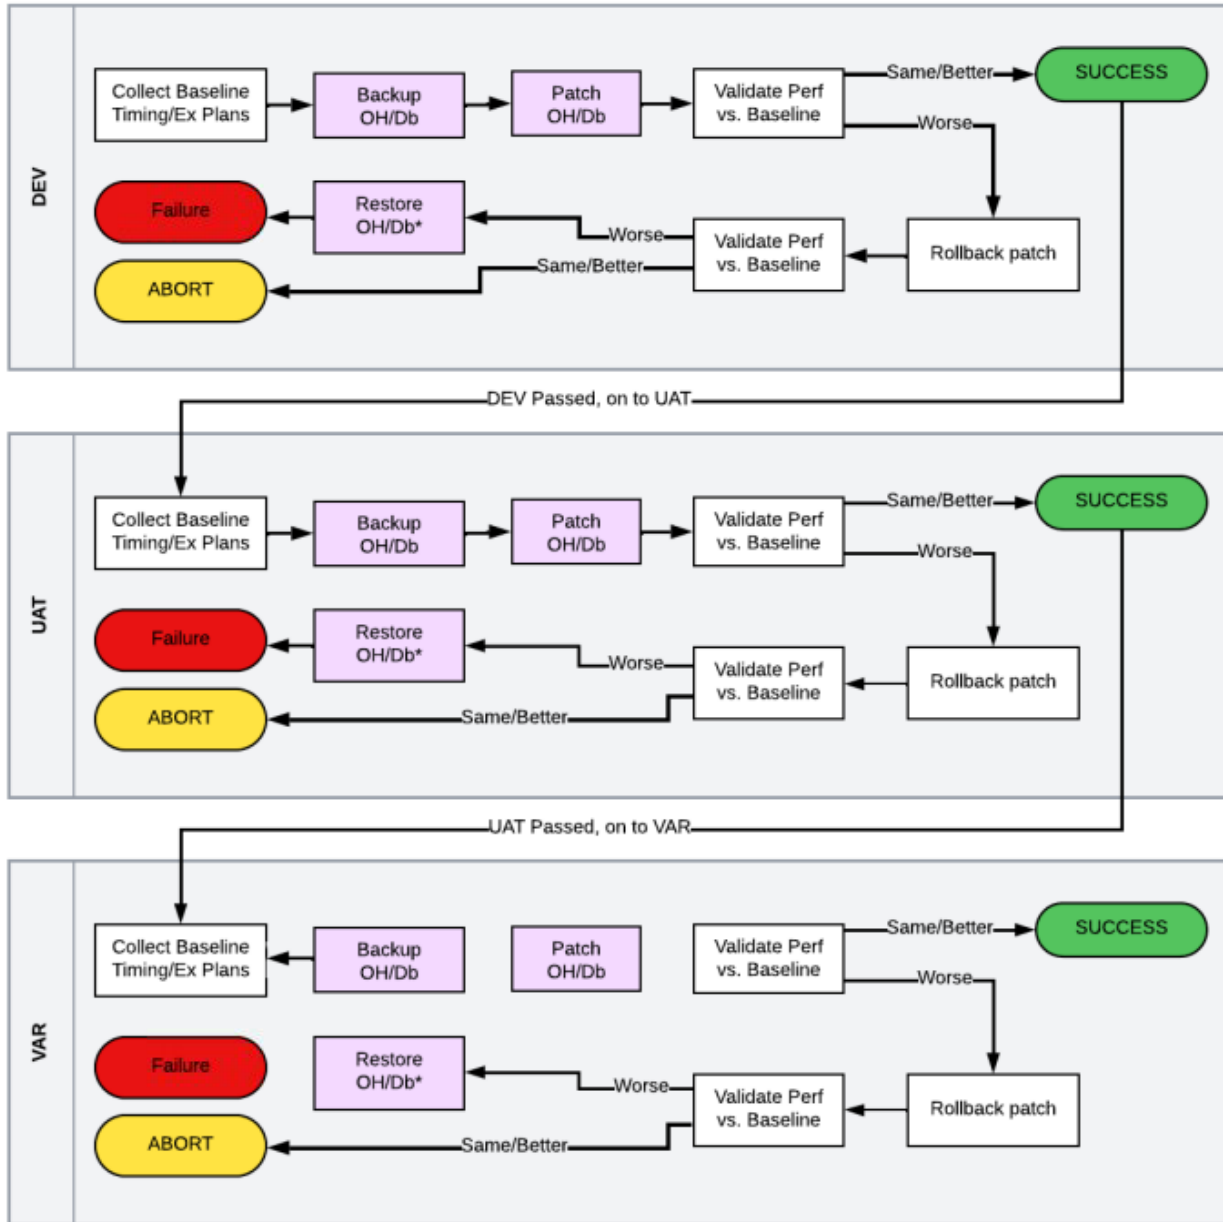

Automated Lower Environment Patching of Oracle Databases with OPatch and Ansible

<https://grigorian.tech/>

1. Birds Eye View

2. Cluster Nodes View

3. Single Process View

[Copyright © 2024 Vlad Grigorian. All Rights Reserved.](#)