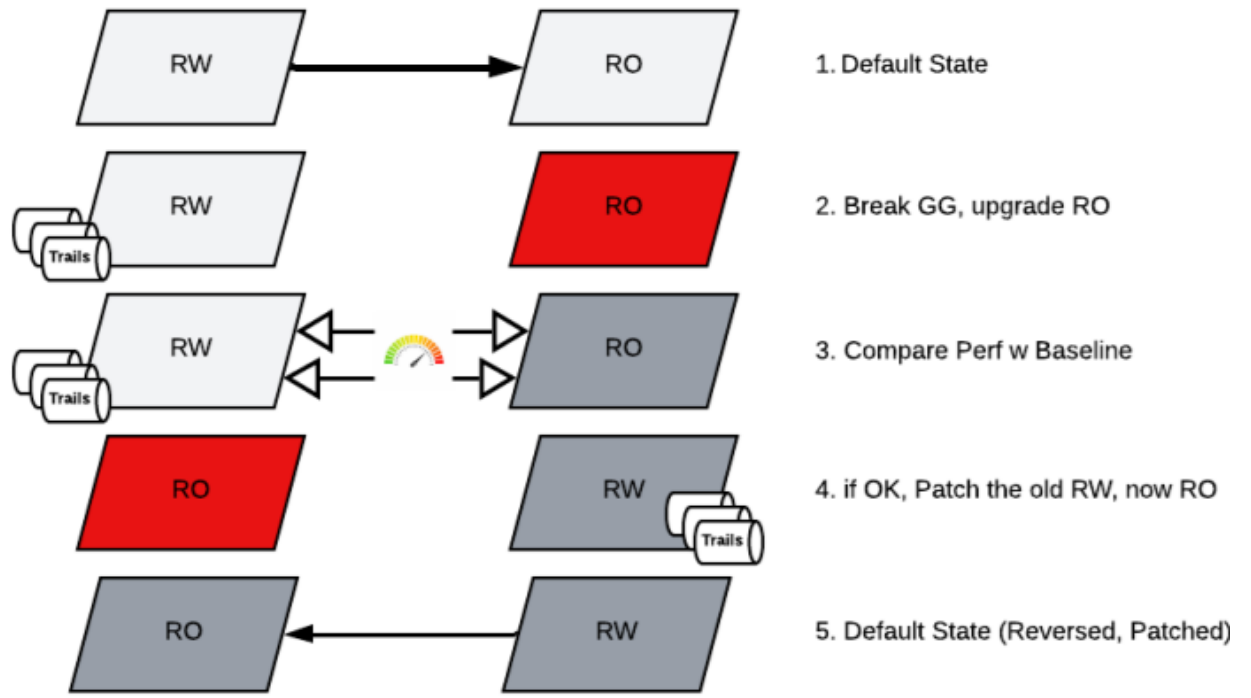

Automated Lower Environment Patching of Oracle Databases with OPatch and Ansible

<https://grigorian.tech/>

1. Birds Eye View

2. Cluster Nodes View

3. Single Process View

[Copyright © 2024 Vlad Grigorian. All Rights Reserved.](#)