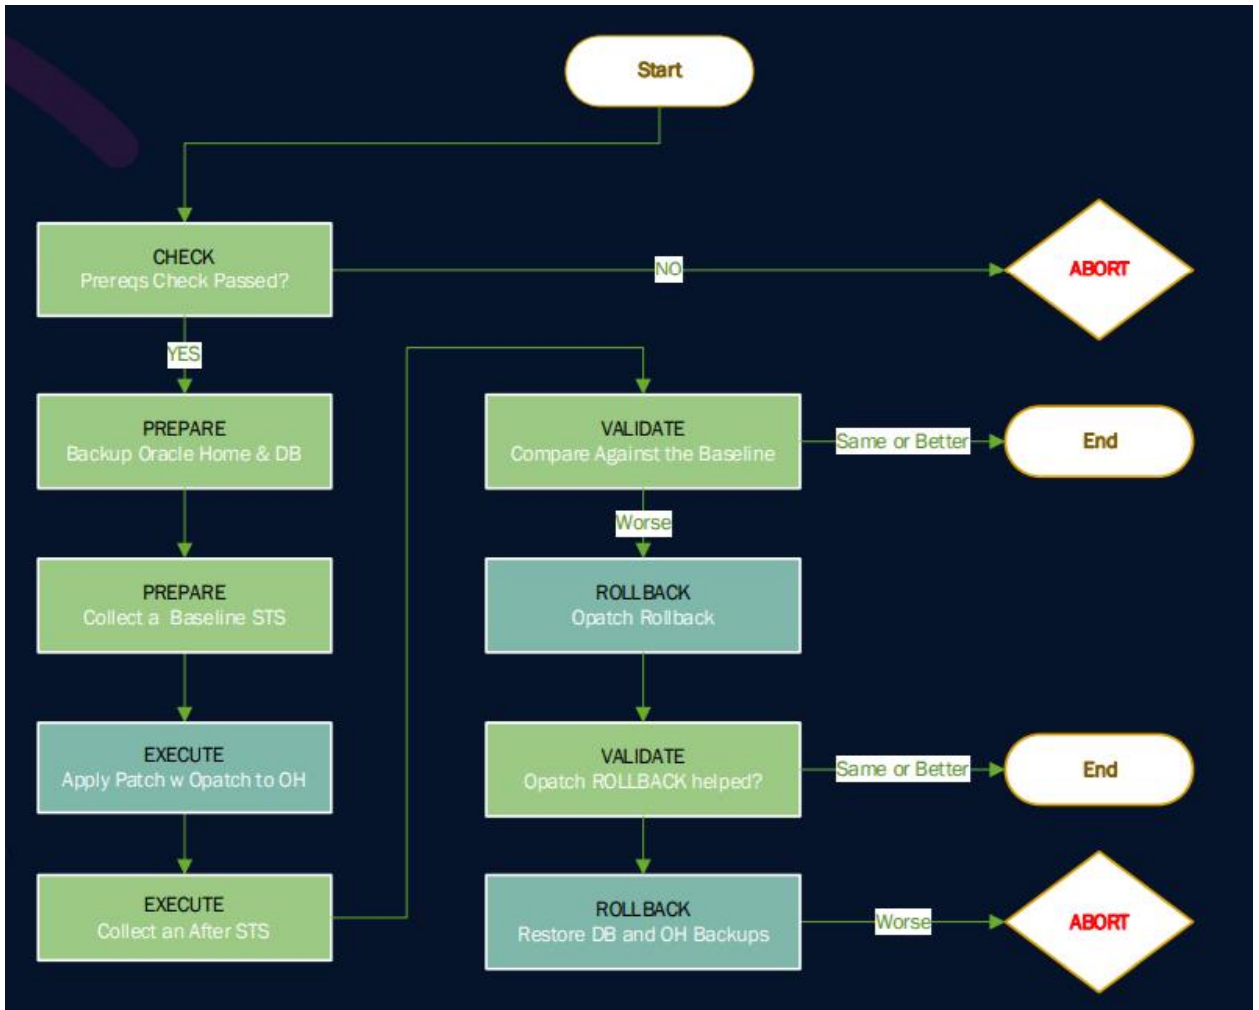

Automated Lower Environment Patching of Oracle Databases with OPatch and Ansible

<https://grigorian.tech/>

1. Birds Eye View

2. Cluster Nodes View

3. Single Process View

[Copyright © 2024 Vlad Grigorian. All Rights Reserved.](#)